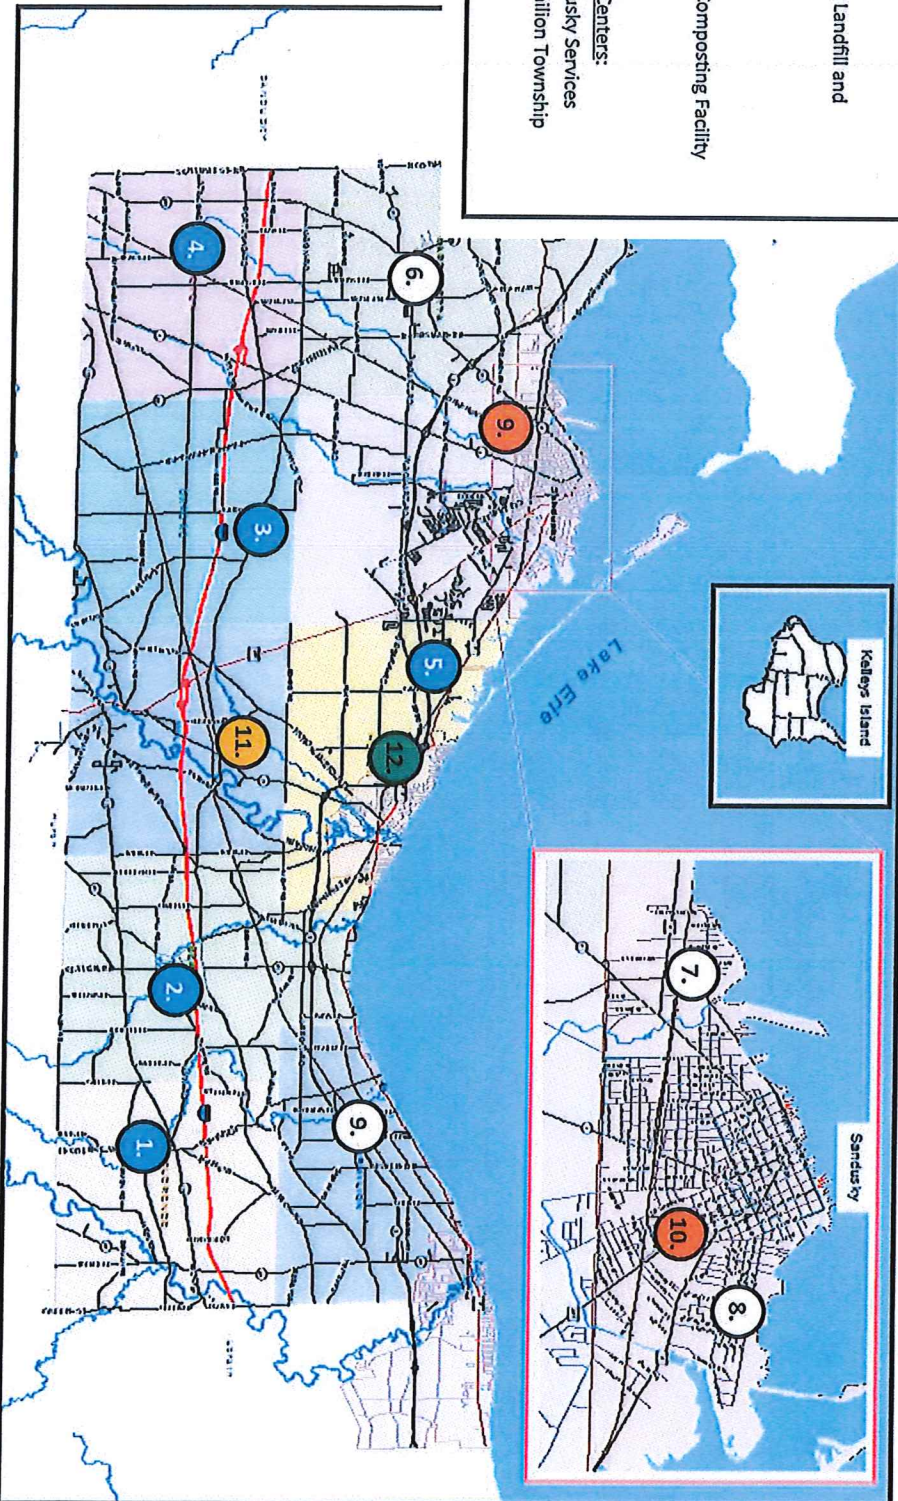

MAP KEY

- Drop-Off Recycling Centers: 1. Florence Township
  2. Berlin Township 3. Oxford Township 4. Groton
  Township 5. Osborn MetroPark
- Scrap Yards: 9. Galloway Brothers 10. Sandusky
  Steel
- Landfills: 11. Erie County Sanitary Landfill and
  Drop-Off Recycling Center
- Composting Facility: 12. Barnes Composting Facility
- Municipality Drop-Off Recycling Centers:
  6. Margaretta Township 7. Sandusky Services
  Center 8. Sandusky East 9. Vermilion Township